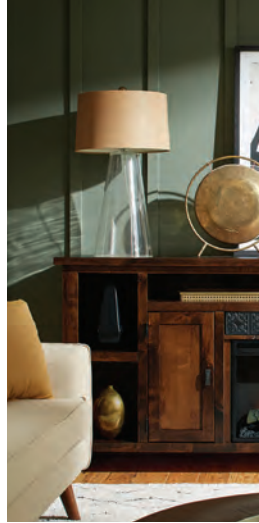

84" FIREPLACE CONSOLE
WDG/DG1902-BDL/FRT/TOB
84W x 36H x 18D

HEATS UP TO
400 SQ FT

Shown Here: Tobacco Finish

65" CONSOLE
WDG/DG1065-BDL/FRT/TOB
65W x 33H x 18D

Shown Here: Fruitwood Finish

63" FIREPLACE CONSOLE
WDG/DG1901-BDL/FRT/TOB
63W x 36H x 18D

HEATS UP TO
400 SQ FT

Shown Here: Fruitwood Finish

50" CONSOLE
WDG/DG1050-BDL/FRT/TOB
51W x 27H x 18D

Shown Here: Brindle Finish

a

Available Finishes

Brindle

Fruitwood