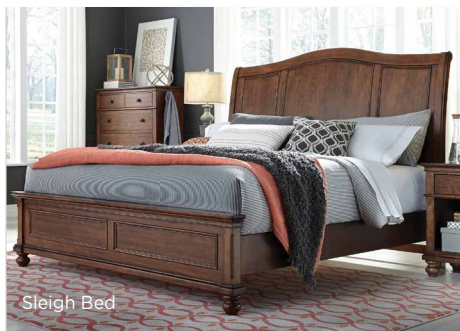

Oxford

Bedroom IO7

aspenhome.
see more at www.aspenhome.net

• bed also available with low profile footboard

Chest 107-456-WBR

I07 bedroom

whiskey brown (WBR) finish

Whiskey Brown finish on Cherry veneers and hardwood solids, accented with gunmetal hardware, highlight this beautiful bedroom collection. “Ah” factors to improve your everyday tasks include USB outlets on both sides of the headboard and removable felt lined jewelry tray in chesser.

Pullout Valet Rods on Five Drawer Chest

False Bottom in Two Drawer Nightstand

Dual Canted A/C Outlets on Back of 2 Drawer NS

ah... quality

- Dovetail drawer construction for long lasting durability.
- Stainless steel ball bearing drawer guides to withstand long term use.

Chiffarobe 107-459-WBR

your choice...

storage & non-storage footboards can be used with both headboards and all sized beds

Storage Panel Bed

Panel Bed

Storage Sleigh Bed

Sleigh Bed

107-Storage Panel Bed

Queen: 107-412/403D/402-WBR 68W x 62H x 89D
King: 107-415/407D/406-WBR 84W x 62H x 89D
Cal King: 107-415/407D/410-WBR 84W x 62H x 93D

107-Storage Sleigh Bed

Queen: 107-400/403D/402-WBR 68W x 64H x 93D
King: 107-404/407D/406-WBR 84W x 64H x 93D
Cal King: 107-404/407D/410-WBR 84W x 64H x 97D