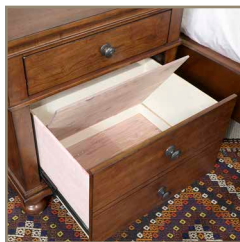

Oxford

Bedroom IO7

aspenhome.
see more at www.aspenhome.net

• bed also available with low profile footboard

Chest 107-456-WBR

I07 bedroom

whiskey brown (WBR) finish

Whiskey Brown finish on Cherry veneers and hardwood solids, accented with gunmetal hardware, highlight this beautiful bedroom collection. “Ah” factors to improve your everyday tasks include USB outlets on both sides of the headboard and removable felt lined jewelry tray in chesser.

Gunmetal Hardware

see more at www.aspenhome.net

*Accessories and electronic components are for display purposes only.

• bed also available with storage footboard

ah... features

USB Charging Ports on Both Sides of the Headboard

Pullout Valet Rods on Five Drawer Chest

False Bottom in Two Drawer Nightstand

Dual Canted A/C Outlets on Back of 2 Drawer NS

ah... quality

- Dovetail drawer construction for long lasting durability.
- Stainless steel ball bearing drawer guides to withstand long term use.

STORAGE DRAWER DIMENSIONS:

Queen Drawer Dimensions: 25W x 5H x 17D
King/Cal King Drawer Dimensions: 31W x 5H x 17D

FEATURES:

- 2 cedar lined storage drawers
- USB charging ports on both sides of headboard
- 8.5 inches between floor and bottom of rails