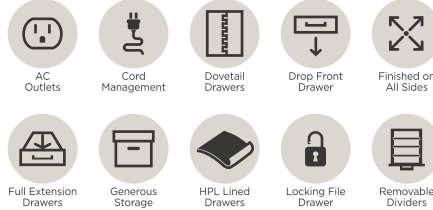

LATERAL FILE

1248-378 - 41W x 31H x 21D

FEATURES: High pressure laminate lined locking file drawer, 2 utility drawers, removable dividers