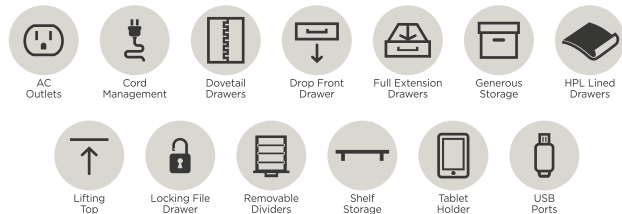

Learn **MORE** and **CONNECT** with us!

aspenshome.net

Any finishes and fabrics shown may vary in appearance and are meant as a representation. Props shown are for display purposes only and are not included.