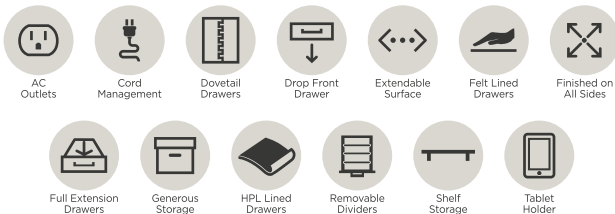

SINGLE PED DESK WITH HUTCH & RETURN

1248-307/307H/308 - 70W x 47H x 73D

FEATURES: 6 drawers, AC & USB outlets, high pressure laminate lined drop front keyboard drawer, drop down tablet holders, open shelves, removable dividers, locking file drawer, lifting desktop, cord management