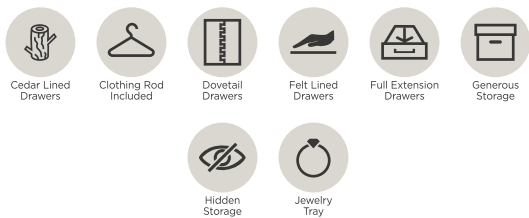

## CHEST

I251-456 - 40W x 53H x 19D

**FEATURES:** 5 drawers, felt lined top drawer, cedar lined bottom drawer, pullout valet rod on each side, hidden drawer with removable felt lined jewelry tray