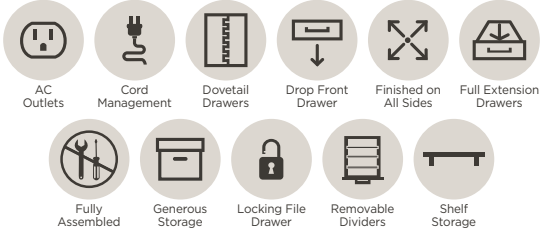

60" ADJUSTABLE HEIGHT LIFT DESK

I287-360T/IUAB-301-1 - 60W x 32-49H x 30D

FEATURES: AC & USB outlets in soft close compartment, HPL lined drop front keyboard drawer, removable dividers, electric lift mechanism, cord management