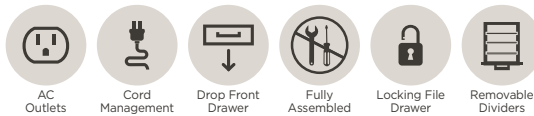

WORKSTATION/COMBO FILE

I287-378 - 38W x 31H x 22D

FEATURES: AC outlets, drop front drawer, removable dividers, locking file drawer, cord management