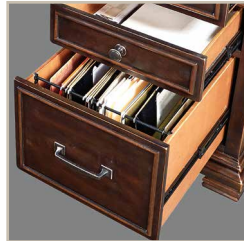

Weston

Office I35

aspenhome[®]
see more at www.aspenhome.net

I35 office

Brown ale finish on cherry veneer accented with rubbed bronze hardware, highlight this beautiful office collection. “Ah” factors to improve your everyday tasks including A/C outlets and locking file drawers.

Locking File Drawer
fits letter or legal sizes

Built-in A/C Outlets for
Charging Cellphones, etc

Stepped Back
Bun Foot

66" Credenza Desk & Hutch 135-316/317

ah... quality

- Dovetail drawer construction for long lasting durability.
- Stainless steel ball bearing drawer guides to withstand long term use.

I35-316 66" Credenza Desk

66W x 31H x 24D
 Kneehole Area: 27W x 23H x 23D

FEATURES:

- 3 utility drawers, 1 adjustable shelf
- 2 A/C outlets, 1 with USB charging stations
- Locking file drawer for letter or legal sizes
- Drop front keyboard drawer
- Grommets on sides

I35-303 66" Executive Desk

66W x 31H x 30D
 Kneehole Area: 27W x 23H x 26D

FEATURES:

- 5 utility drawers
- Drop front keyboard drawer
- 2 A/C outlets in desktop compartment
- 2 locking file drawers for letter or legal sizes
- Black laminate bottom in center drawer
- Grommets on sides