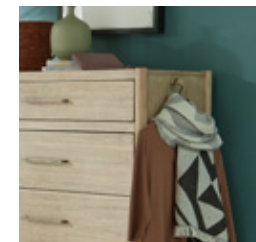

Pullout Valet Rods