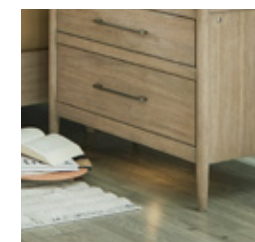

Pathway Lighting