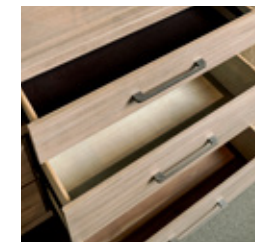

Features

USB Charging Ports

Pathway Lighting

Pullout Valet Rods

Felt & Cedar Lining

Quality

- Dovetail drawer construction for long lasting durability.
- Stainless steel ball bearing drawer slides to withstand long term use.
- Stylish and functional features throughout for today's lifestyle needs.