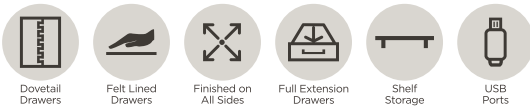

Finished on All Sides

COCKTAIL TABLE

1597-9100 - 48W x 18H x 24D

FEATURES: 1 drawer, rolling casters

END TABLE

1597-9140 - 24W x 24H x 24D

FEATURES: 1 drawer, dual USB ports

OPEN PIER