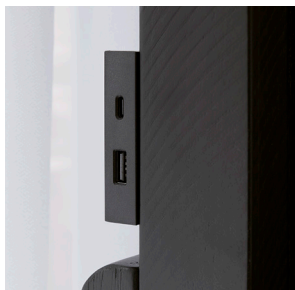

Round Mirror
1631-464

Dresser
1631-454

King Panel Bed
1631-415/417/406

White Liv360 Nightstand
1631-449

Features

USB Ports

Pullout Shelf

Felt & Cedar Lining