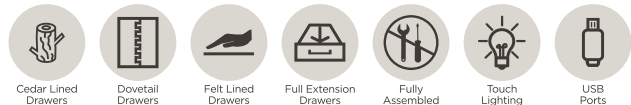

Cedar Lined Drawers

Dovetail Drawers

Felt Lined Drawers

Full Extension Drawers

Fully Assembled

Touch Lighting

USB Ports

Learn **MORE** and **CONNECT** with us!

aspenshome.net

Any finishes and fabrics shown may vary in appearance and are meant as a representation. Props shown are for display purposes only and are not included.