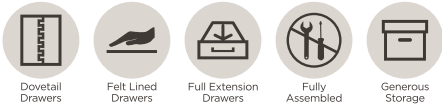

SLIDING DOOR CHEST

IML-457-GRY - 48W x 52H x 19D

FEATURES: 6 drawers, sliding door, adjustable shelves, felt lined drawers, cedar lined drawers

CHEST

IML-456-GRY - 38W x 52H x 17D

FEATURES: 5 drawers, felt lined top drawer