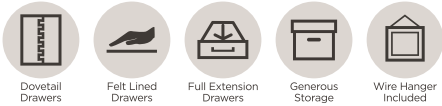

CHESTER & MIRROR

IML-455/463-GRY - 58W x 84H x 17D

FEATURES: 9 drawers, felt lined top drawers, HPL lined drop front drawer, beveled glass, wire hanger