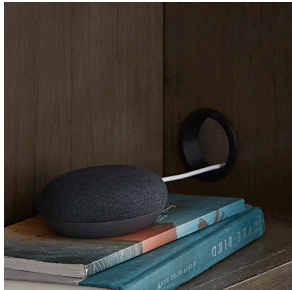

Cord Management