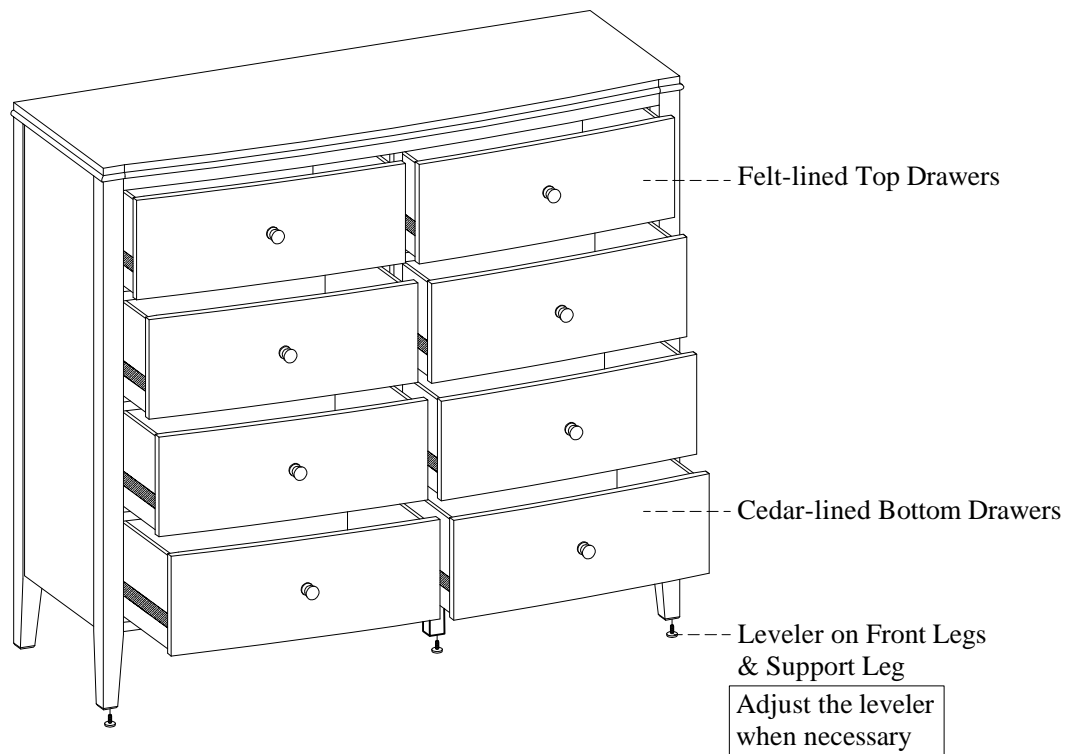

FUNCTIONALITY INSTRUCTION

BEFORE USING THIS PRODUCT PLEASE READ, UNDERSTAND, AND FOLLOW THESE INSTRUCTIONS. Save these instructions for future reference.

FOR INDOOR USE ONLY