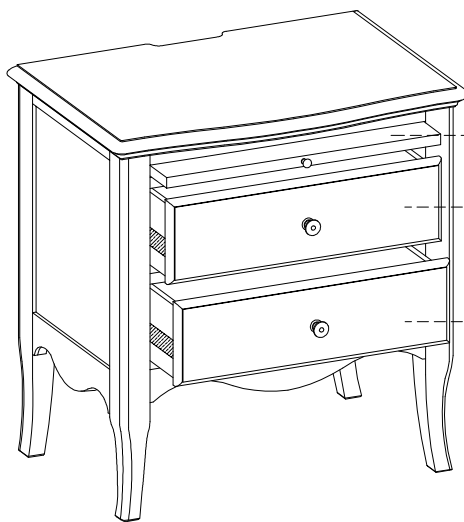

ITEM NO: I222-450

2 Drawer NS

Thank you for purchasing this quality product. Be sure to check all packing material carefully for small parts that may come loose inside the carton during shipment.

TOOLS REQUIRED (NOT PROVIDED)
PHILLIPS SCREWDRIVER

### FUNCTIONALITY INSTRUCTION

2 AC outlet Power Pack

Pullout drink tray

Felt-lined Top Drawer

Cedar-lined Bottom Drawer

**BEFORE USING THIS PRODUCT PLEASE READ, UNDERSTAND, AND FOLLOW THESE INSTRUCTIONS.**  
Save these instructions for future reference.