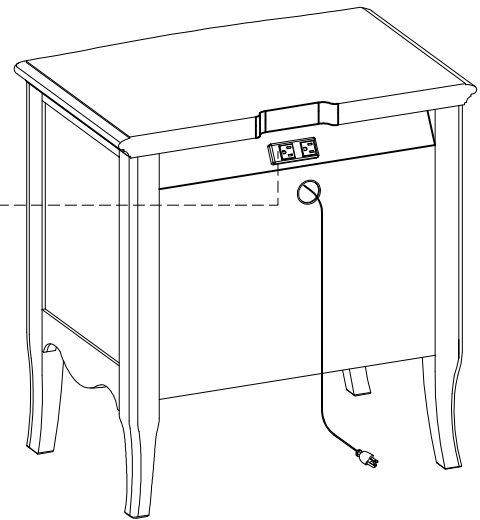

ITEM NO: I222-450

2 Drawer NS

Thank you for purchasing this quality product. Be sure to check all packing material carefully for small parts that may come loose inside the carton during shipment.

TOOLS REQUIRED (NOT PROVIDED)
PHILLIPS SCREWDRIVER

### FUNCTIONALITY INSTRUCTION

2 AC outlet Power Pack

Pullout drink tray

Felt-lined Top Drawer

Cedar-lined Bottom Drawer

**BEFORE USING THIS PRODUCT PLEASE READ, UNDERSTAND, AND FOLLOW THESE INSTRUCTIONS.**  
Save these instructions for future reference.