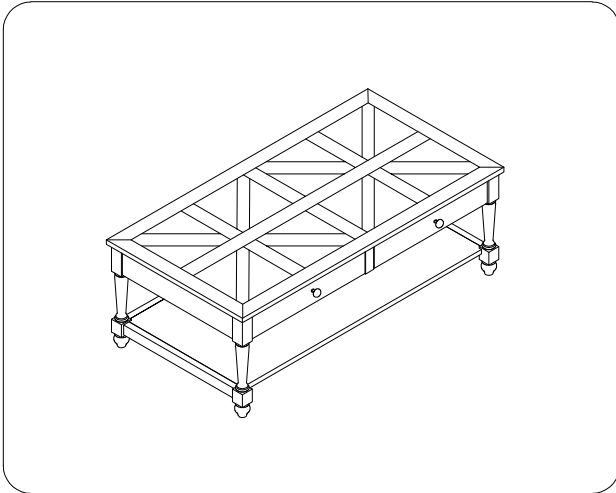

ITEM NO: I250-9100-COT/GWD Cocktail Table.

Thank you for purchasing this quality product. Be sure to check all packing material carefully for small parts that may come loose inside the carton during shipment.