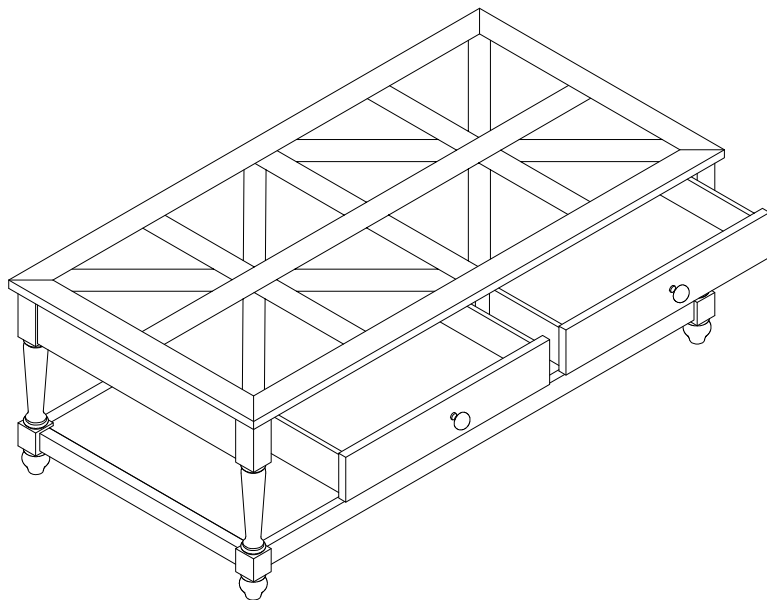

FUNCTIONALITY INSTRUCTION

BEFORE USING THIS PRODUCT PLEASE READ, UNDERSTAND, AND FOLLOW THESE INSTRUCTIONS.
Save these instructions for future reference.

FOR INDOOR USE ONLY