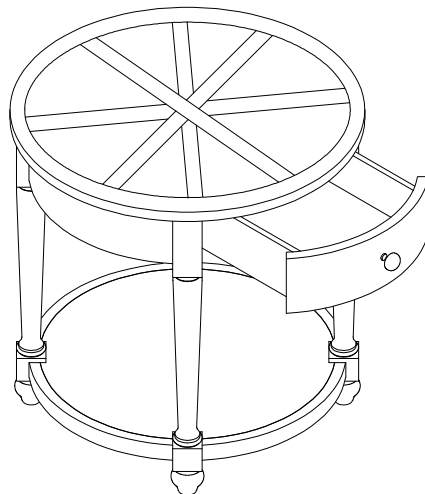

BEFORE USING THIS PRODUCT PLEASE READ, UNDERSTAND, AND FOLLOW THESE INSTRUCTIONS.
Save these instructions for future reference.

FOR INDOOR USE ONLY