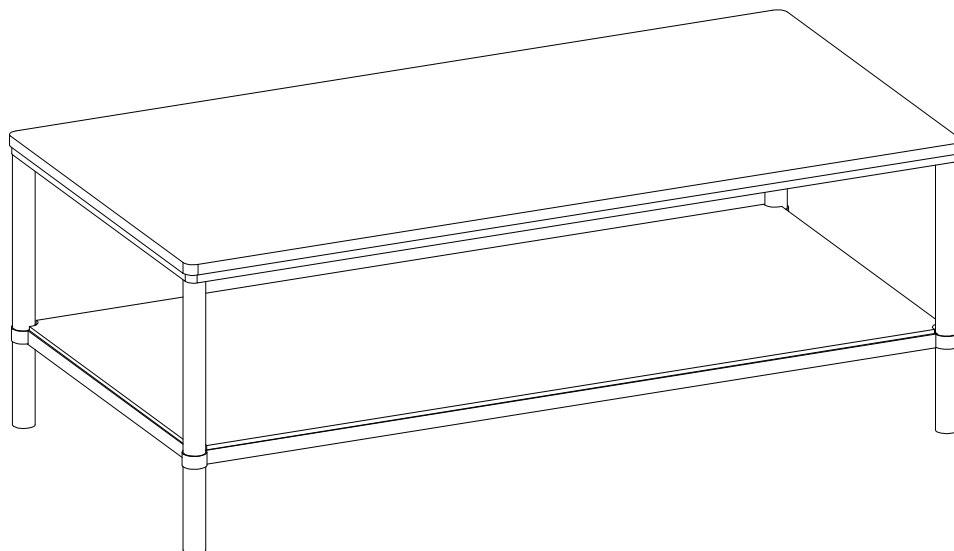

FUNCTIONALITY INSTRUCTION

BEFORE USING THIS PRODUCT PLEASE READ, UNDERSTAND, AND FOLLOW THESE INSTRUCTIONS.
Save these instructions for future reference.

FOR INDOOR USE ONLY