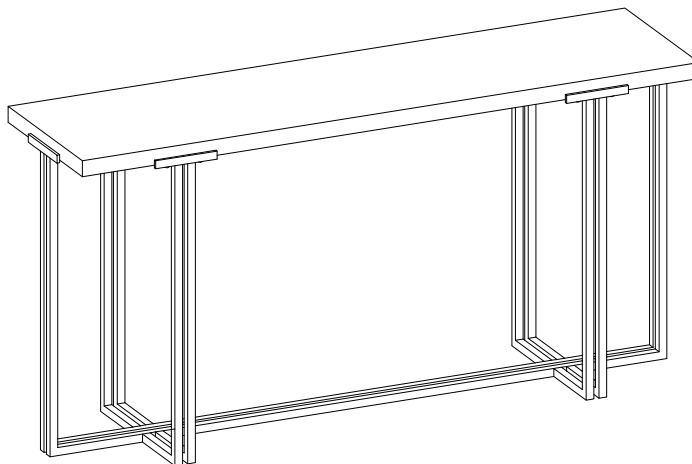

BEFORE USING THIS PRODUCT PLEASE READ, UNDERSTAND, AND FOLLOW THESE INSTRUCTIONS.
Save these instructions for future reference.

FOR INDOOR USE ONLY