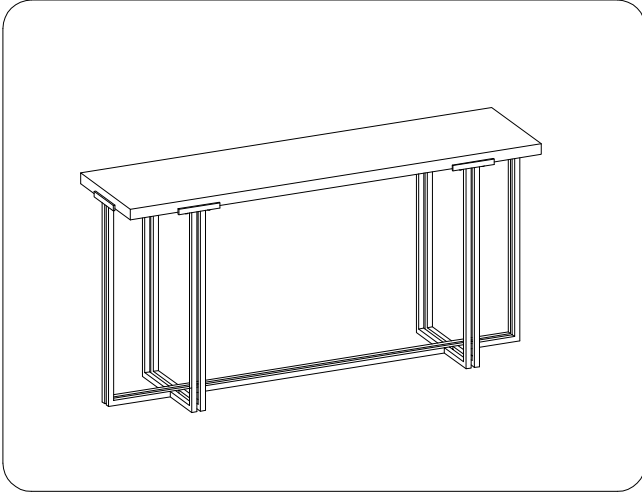

ITEM NO: I310-9151-STO/UMB Sofa Table w/ Dual Metal Base

Thank you for purchasing this quality product. Be sure to check all packing material carefully for small parts that may come loose inside the carton during shipment.