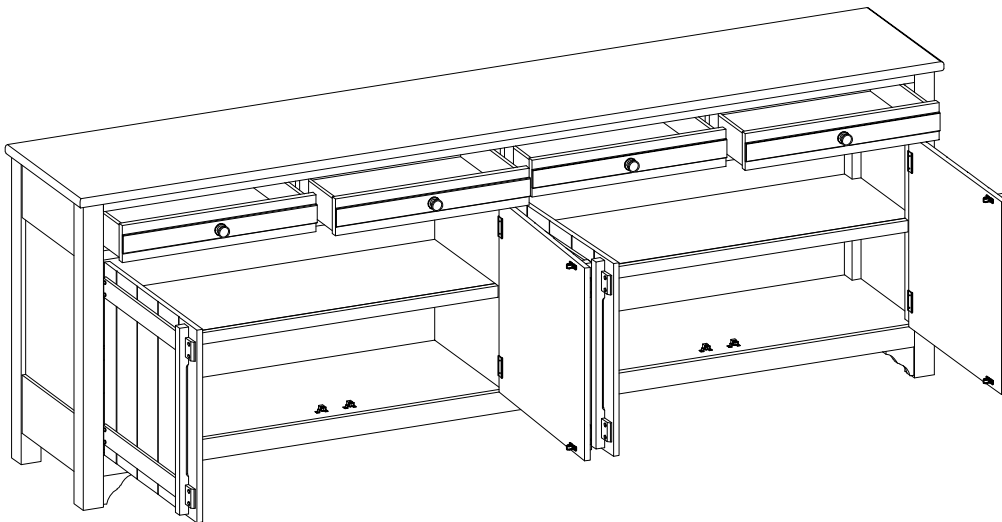

BEFORE USING THIS PRODUCT PLEASE READ, UNDERSTAND, AND FOLLOW THESE INSTRUCTIONS.
Save these instructions for future reference.

FOR INDOOR USE ONLY