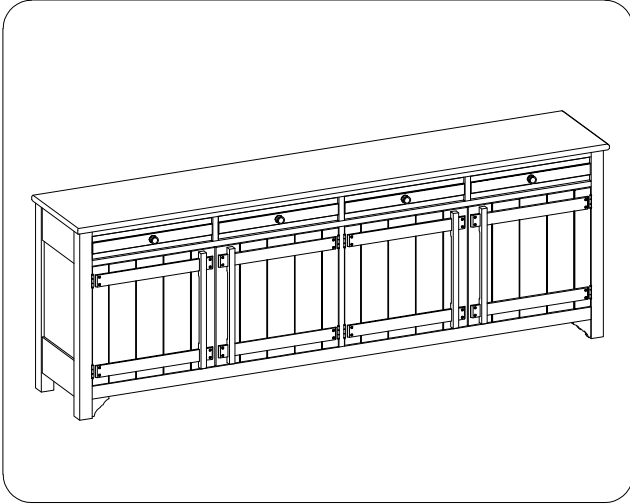

ITEM NO: I358-297-WBK/WGY/WWT 97" Console

Thank you for purchasing this quality product. Be sure to check all packing material carefully for small parts that may come loose inside the carton during shipment.