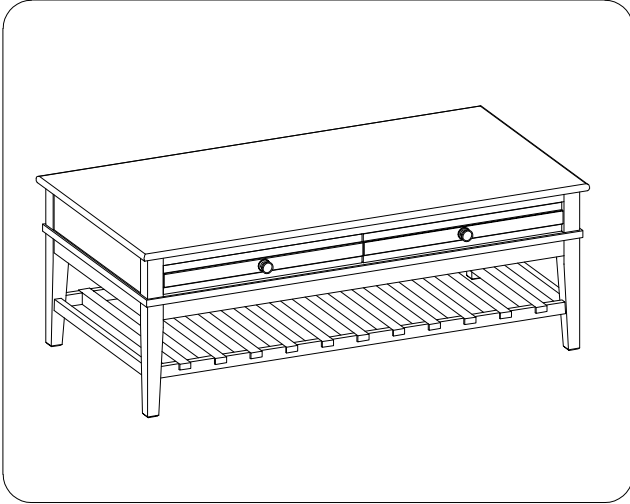

ITEM NO: I358-9100-WBK/WGY/WWT    Cocktail Table

Thank you for purchasing this quality product. Be sure to check all packing material carefully for small parts that may come loose inside the carton during shipment.