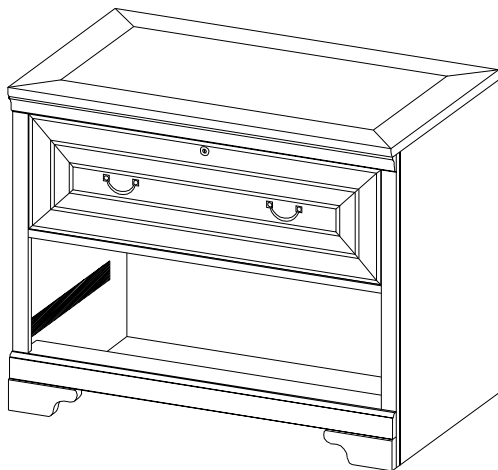

ASSEMBLY INSTRUCTIONS

aspenhome®

Distributed by Furniture Values International, LLC

ITEM NO: I40-331 Lateral File Cabinet

COMPONENT LIST

Key	4 Pcs
-----	-------

Take this skid
off and discard.

Remove the wood screws on
the back panel of drawer box
to remove the rod loops and
file rods if necessary.

Key for
file lock.