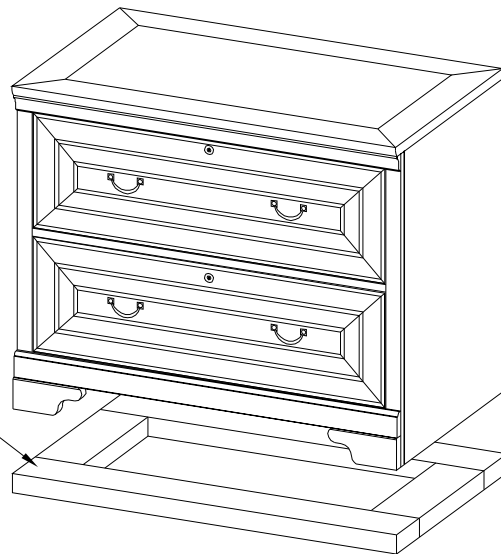

ASSEMBLY INSTRUCTIONS

aspenhome®

Distributed by Furniture Values International, LLC

ITEM NO: I40-331 Lateral File Cabinet

COMPONENT LIST

Key	4 Pcs
-----	-------

Take this skid
off and discard.

Remove the wood screws on
the back panel of drawer box
to remove the rod loops and
file rods if necessary.

Key for
file lock.