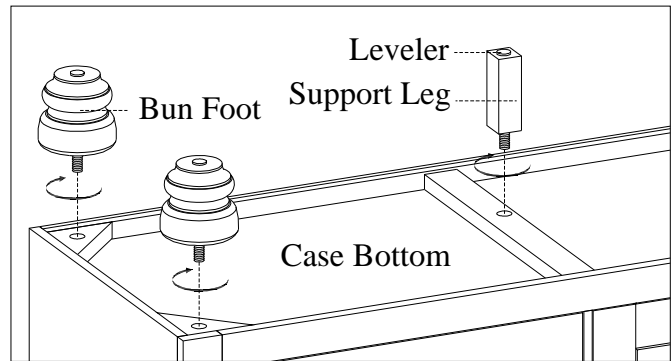

ITEM NO: ICB-459-BCH/BLK/EGG/GRY Chiffarobe

Thank you for purchasing this quality product. Be sure to check all packing material carefully for small parts that may come loose inside the carton during shipment.

BEFORE USING THIS PRODUCT PLEASE READ, UNDERSTAND, AND FOLLOW THESE INSTRUCTIONS.

Save these instructions for future reference.

COMPONENTS LIST:			
No.	Description	Sketch	Quantity
1	Case		1 PC
2	Bun Foot		4 PCS
3	Support Leg		1 PC

STEP 1: Put the case top face down on a soft surface, Attach the bun feet and support leg to the bottom of case, Turn the case to the upright position.

FUNCTIONALITY INSTRUCTION

Dowel rod for hanging clothes