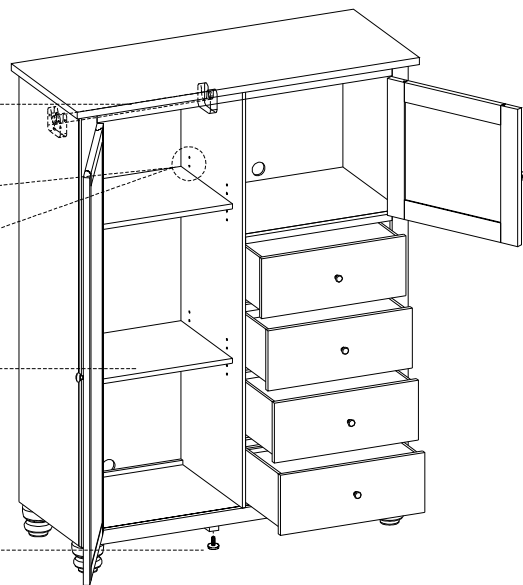

FUNCTIONALITY INSTRUCTION

Dowel rod for hanging clothes

If you prefer to adjust the shelf location, remove the screws and move shelf brackets to the desired location. Then secure the brackets to shelf with screws.

Adjustable wood shelves

Adjust the leveler when necessary

Leveler on Support Leg