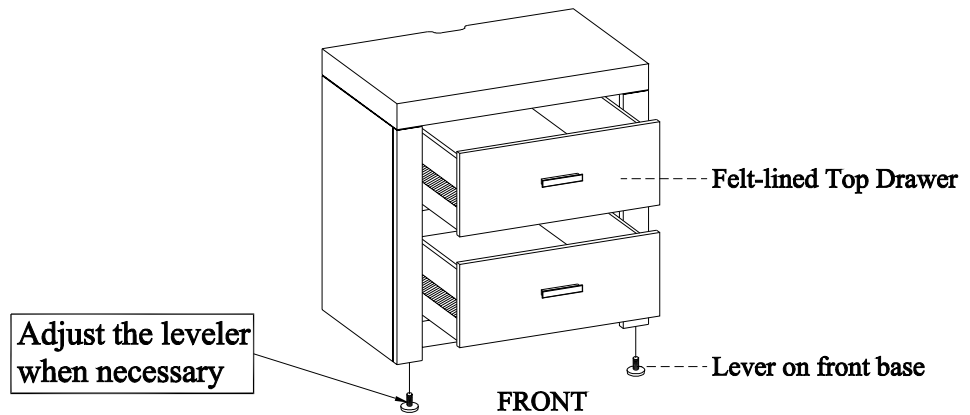

FUNCTIONALITY INSTRUCTION