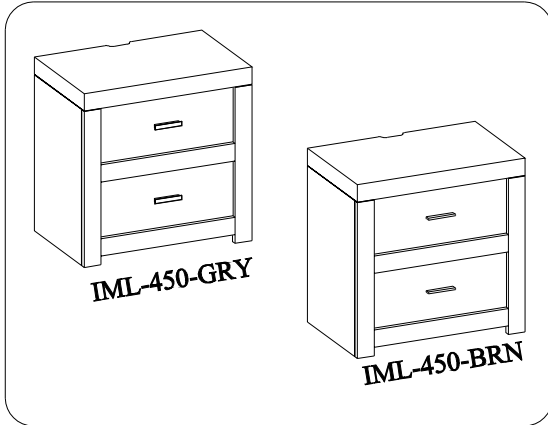

ITEM NO: IML-450-GRY/BRN 2 Drawer Nightstand w/ power

Thank you for purchasing this quality product. Be sure to check all packing material carefully for small parts that may come loose inside the carton during shipment.