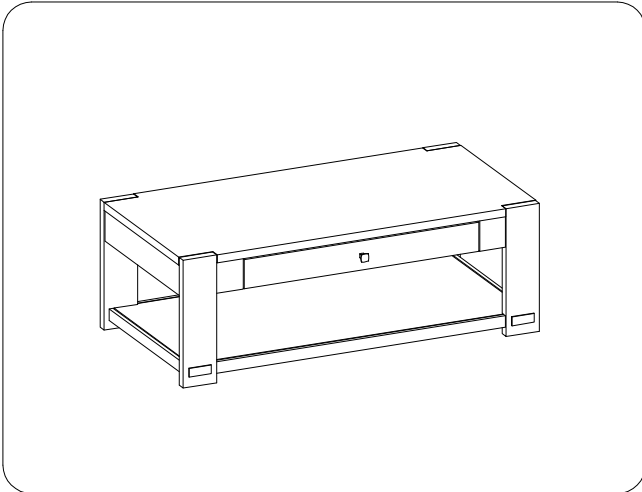

ITEM NO: I3093-9100-SDL Cocktail Table

Thank you for purchasing this quality product. Be sure to check all packing material carefully for small parts that may come loose inside the carton during shipment.