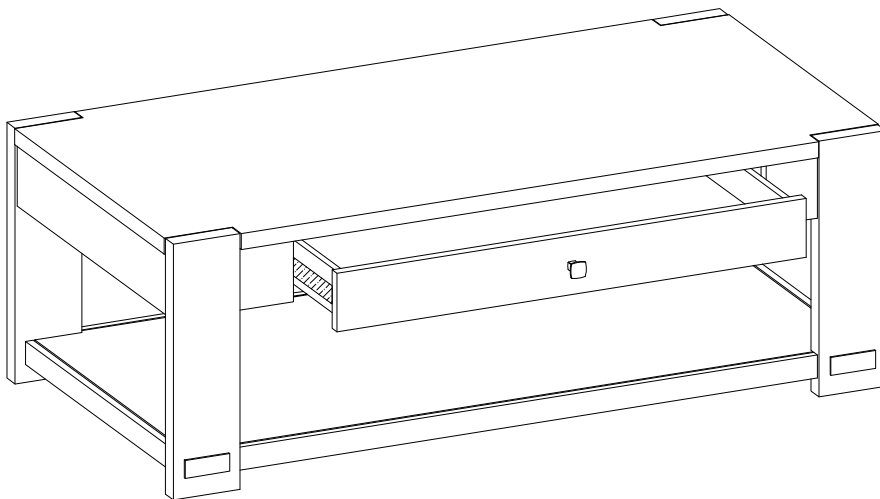

WARNING! Before using this product, please read, understand, and follow these instructions. Failure to follow each of these assembly instructions precisely may result in damage to the product and / or injury to the consumer.

FOR INDOOR USE ONLY