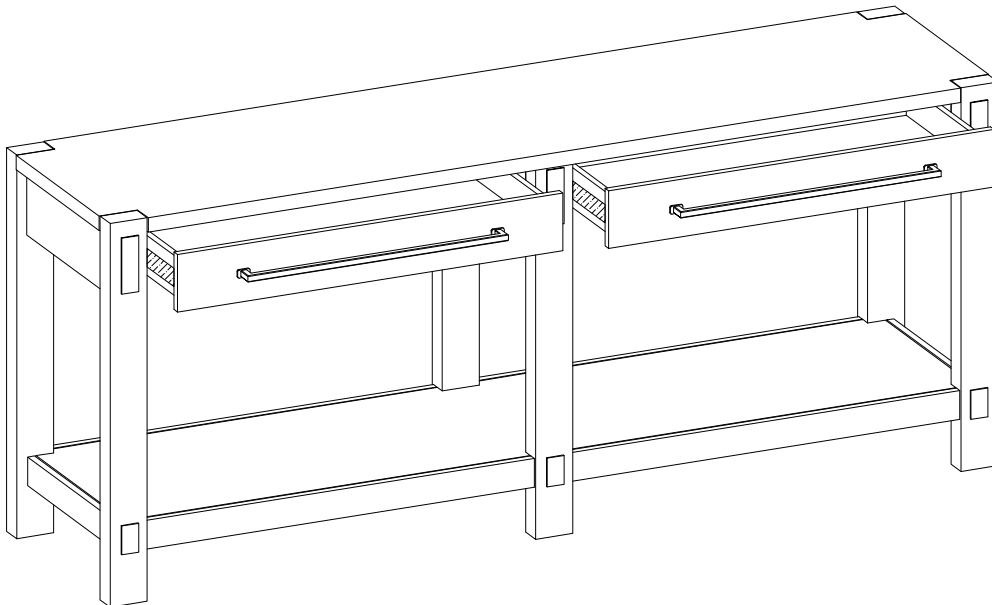

FUNCTIONALITY INSTRUCTION

WARNING! Before using this product, please read, understand, and follow these instructions. Failure to follow each of these assembly instructions precisely may result in damage to the product and / or injury to the consumer.

FOR INDOOR USE ONLY