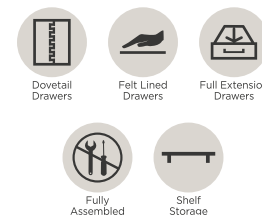

1 DRAWER NIGHTSTAND

I07-451N-WBR - 24W x 30H x 18D

FEATURES: Felt lined drawer, shelf storage

Learn **MORE** and **CONNECT** with us!

aspenshome.net

Any finishes and fabrics shown may vary in appearance and are meant as a representation. Props shown are for display purposes only and are not included.