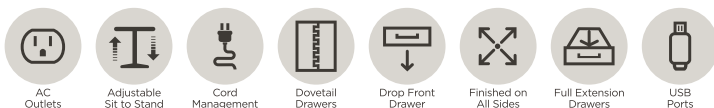

OPEN DISPLAY CASE

I215-333 - 36W x 78H x 15D

FEATURES: 5 shelves

ADJUSTABLE HEIGHT LIFT DESK

I215-360T/IUAB-301-1 - 60W x 32-49H x 30D

FEATURES: AC & USB outlets in soft close compartment, drop front keyboard drawer, 2 utility drawers, cord management