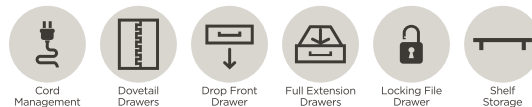

Learn **MORE** and **CONNECT** with us!

aspenshome.net

Any finishes and fabrics shown may vary in appearance and are meant as a representation. Props shown are for display purposes only and are not included.