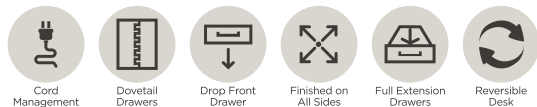

WRITING DESK

I215-307 - 70W x 32H x 28D

FEATURES: Drop front keyboard drawer, 2 utility drawers, cord management

L-SHAPED DESK

I215-307/308 - 78W x 32H x 70D

FEATURES: Drop front keyboard drawer, utility drawers, reversible desk, cord management