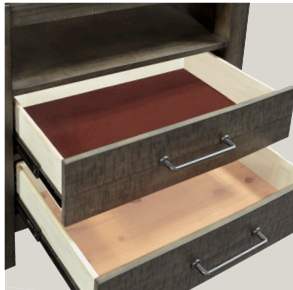

Twin Storage Bed
I227-573/572D/571

Features

USB Ports

AC Outlets

Pullout Valet Rods

Felt & Cedar Lining

Chest
I227-456

LEARN MORE