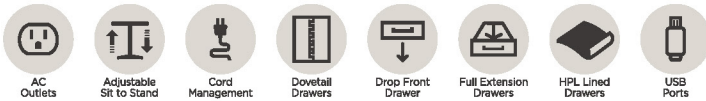

WORKSTATION COMBO FILE W/ LIFT TOP

I597-380 - 38W x 31H x 22D

FEATURES: Lifting sit/stand desktop, utility drawer, locking file drawer
*When top is in lifted position, the height is 41".