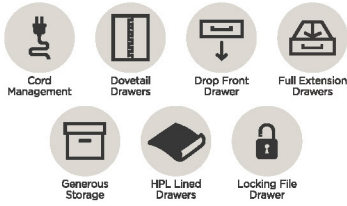

Trouble scanning? Visit qrco.de/beR5cz

ah

Preston Collection

EXECUTIVE DESK

I597-303 - 66W x 31H x 28D

FEATURES: Drop front keyboard drawer with high pressure laminate lining, 4 utility drawers, 2 locking file drawers, cord management