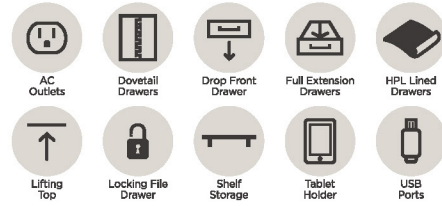

SINGLE PED DESK & RETURN W/ HUTCH

I597-307/307H/308 - 68W x 47H x 73D

FEATURES: Drop front keyboard drawer with high pressure laminate lining, 4 utility drawers, AC outlets, USB ports, 2 drop down tablet holders, locking file drawer, lifting sit/stand desktop, open shelves
*When lifting top is in the lifted position, the height is 41".