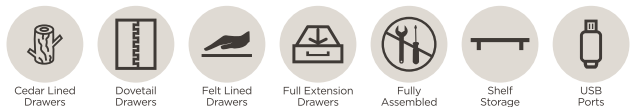

1 DRAWER NIGHTSTAND

I629-451-DEN - 24W x 29H x 17D

FEATURES: Felt lined drawer, lower shelf