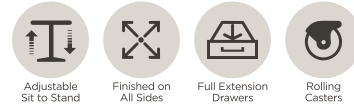

FEATURES: 2 doors, adjustable shelves, cord management

LIV360 ADJ HEIGHT COCKTAIL TABLE

1631-996/IUAB-902 - 50W x 21-39H x 30D

FEATURES: 2 drawers, rechargeable battery operated lift top, lowest height is 21", highest height is 39", rolling casters, includes battery & rapid charger