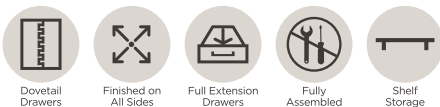

FEATURES: 2 doors, adjustable shelves, cord management

LIV360 ADJ HEIGHT COCKTAIL TABLE

1631-996/IUAB-902 - 50W x 21-39H x 30D

FEATURES: 2 drawers, rechargeable battery operated lift top, lowest height is 21", highest height is 39", rolling casters, includes battery & rapid charger

FEATURES: 2 drawers, lower shelf

END TABLE

1631-9140 - 24W x 24H x 24D

FEATURES: 1 drawer, lower shelf

CHAIRSIDE TABLE

1631-9130 - 16W x 25H x 25D

FEATURES: 1 drawer, lower shelf, removable drink tray

STOOL