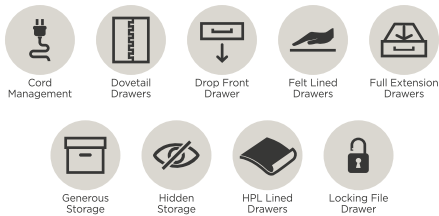

WORKSTATION/COMBO FILE

I644-378 - 42W x 31H x 22D

FEATURES: Drop front keyboard drawer with high pressure laminate lining, AC outlets, 1 door, adjustable shelf, utility drawer with removable storage tray, removable dividers, locking file drawer