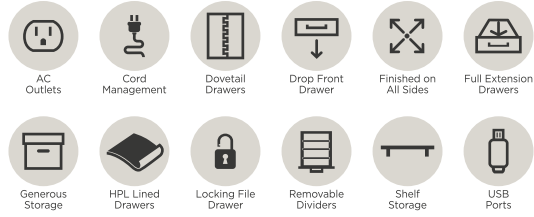

66" EXECUTIVE DESK
I644-303 - 66W x 31H x 30D

FEATURES: Drop front keyboard drawer with high pressure laminate lining, 4 utility drawers with removable dividers, 2 locking file drawers, 2 doors on desk front, AC & USB outlets, storage tray in desktop compartment, adjustable shelves, cord management