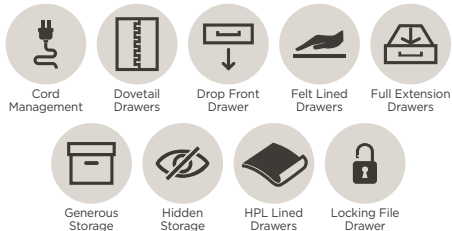

WORKSTATION/COMBO FILE

I644-378 - 42W x 31H x 22D

FEATURES: Drop front keyboard drawer with high pressure laminate lining, AC outlets, 1 door, adjustable shelf, utility drawer with removable storage tray, removable dividers, locking file drawer