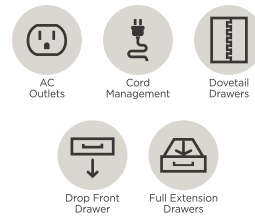

Learn **MORE** and **CONNECT** with us!

aspenshome.net

Any finishes and fabrics shown may vary in appearance and are meant as a representation. Props shown are for display purposes only and are not included.