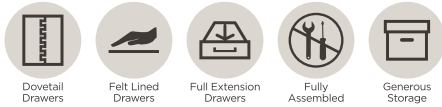

2 DRAWER NIGHTSTAND

IML-450-BRN - 25W x 25H x 16D

FEATURES: Felt lined top drawer, dual AC outlets