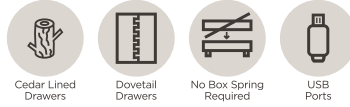

PANEL BED

Queen: IML-412/403/402-BRN - 64W x 56H x 89D
King: IML-415/407/406-BRN - 80W x 56H x 89D
Cal King: IML-415/407/410-BRN - 80W x 56H x 93D

FEATURES: USB charging ports on each side