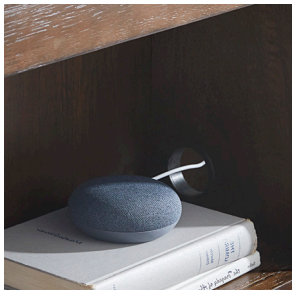

## Features

USB Ports

AC Outlets

Generous Storage

Cord Management

Sliding Door Chest  
IML-457-BRN