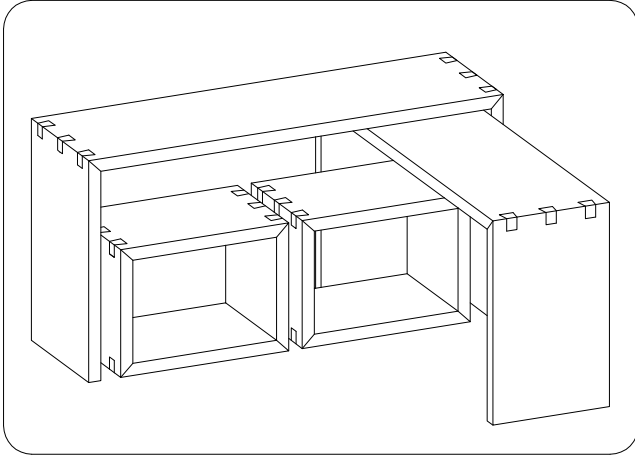

ITEM NO: I3342-9150-LIT Nesting Sofa Table w/ Stools

Thank you for purchasing this quality product. Be sure to check all packing material carefully for small parts that may come loose inside the carton during shipment.

WARNING! Before using this product, please read, understand, and follow these instructions. Failure to follow each of these assembly instructions precisely may result in damage to the product and / or injury to the consumer.

TOOLS REQUIRED (NOT PROVIDED)

PHILLIPS SCREWDRIVER