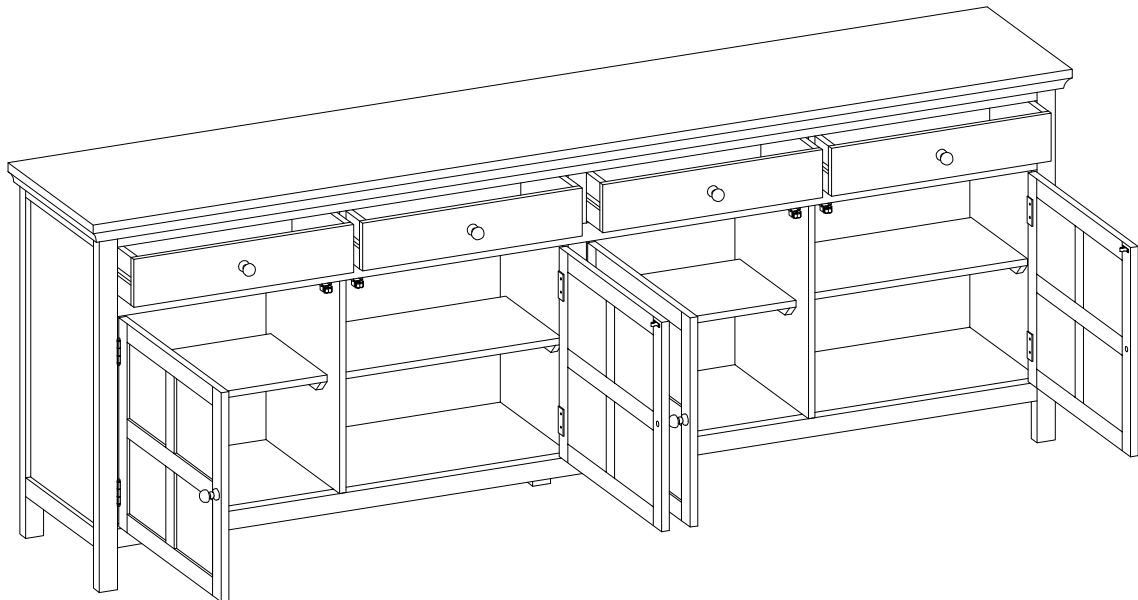

FUNCTIONALITY INSTRUCTION

WARNING! Before using this product, please read, understand, and follow these instructions. Failure to follow each of these assembly instructions precisely may result in damage to the product and / or injury to the consumer.

FOR INDOOR USE ONLY