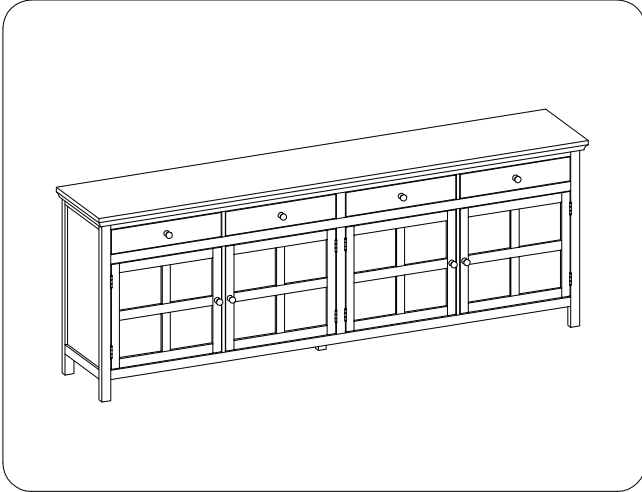

ITEM NO: I641-296-ABK/AWT 96" Console w/ 4 Doors

Thank you for purchasing this quality product. Be sure to check all packing material carefully for small parts that may come loose inside the carton during shipment.