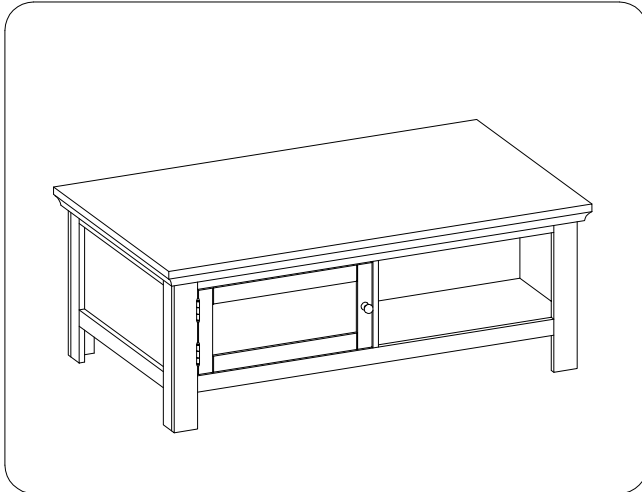

ITEM NO: I641-9100-ABK/AWT Cocktail Table

Thank you for purchasing this quality product. Be sure to check all packing material carefully for small parts that may come loose inside the carton during shipment.