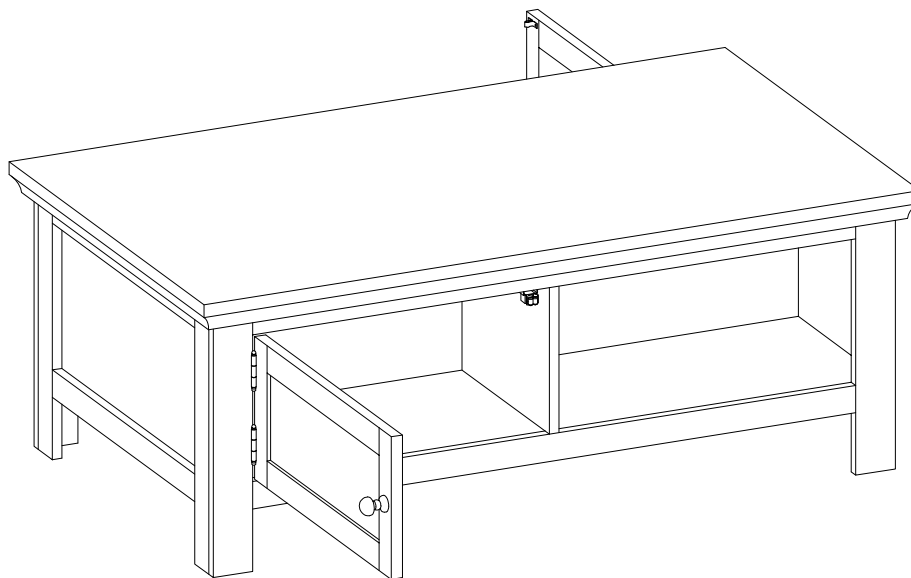

FUNCTIONALITY INSTRUCTION

WARNING! Before using this product, please read, understand, and follow these instructions. Failure to follow each of these assembly instructions precisely may result in damage to the product and / or injury to the consumer.

FOR INDOOR USE ONLY