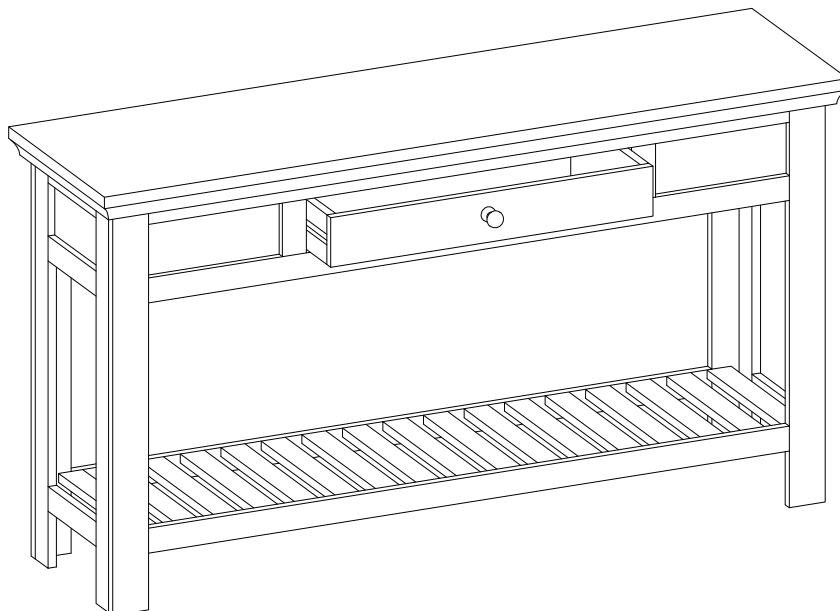

FUNCTIONALITY INSTRUCTION

WARNING! Before using this product, please read, understand, and follow these instructions. Failure to follow each of these assembly instructions precisely may result in damage to the product and / or injury to the consumer.

FOR INDOOR USE ONLY