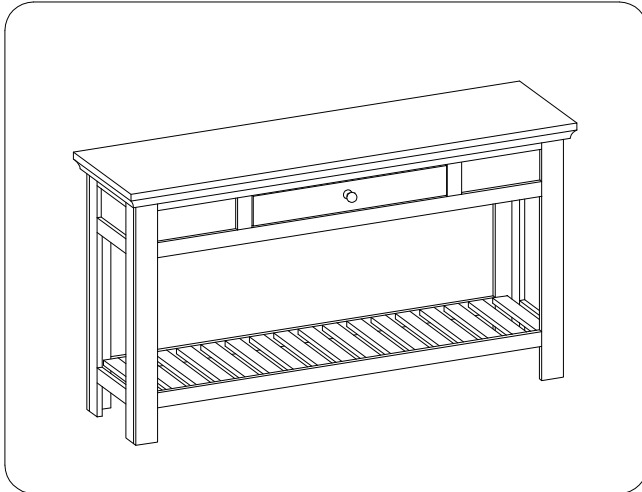

ITEM NO: I641-9150-ABK/AWT Sofa Table

Thank you for purchasing this quality product. Be sure to check all packing material carefully for small parts that may come loose inside the carton during shipment.